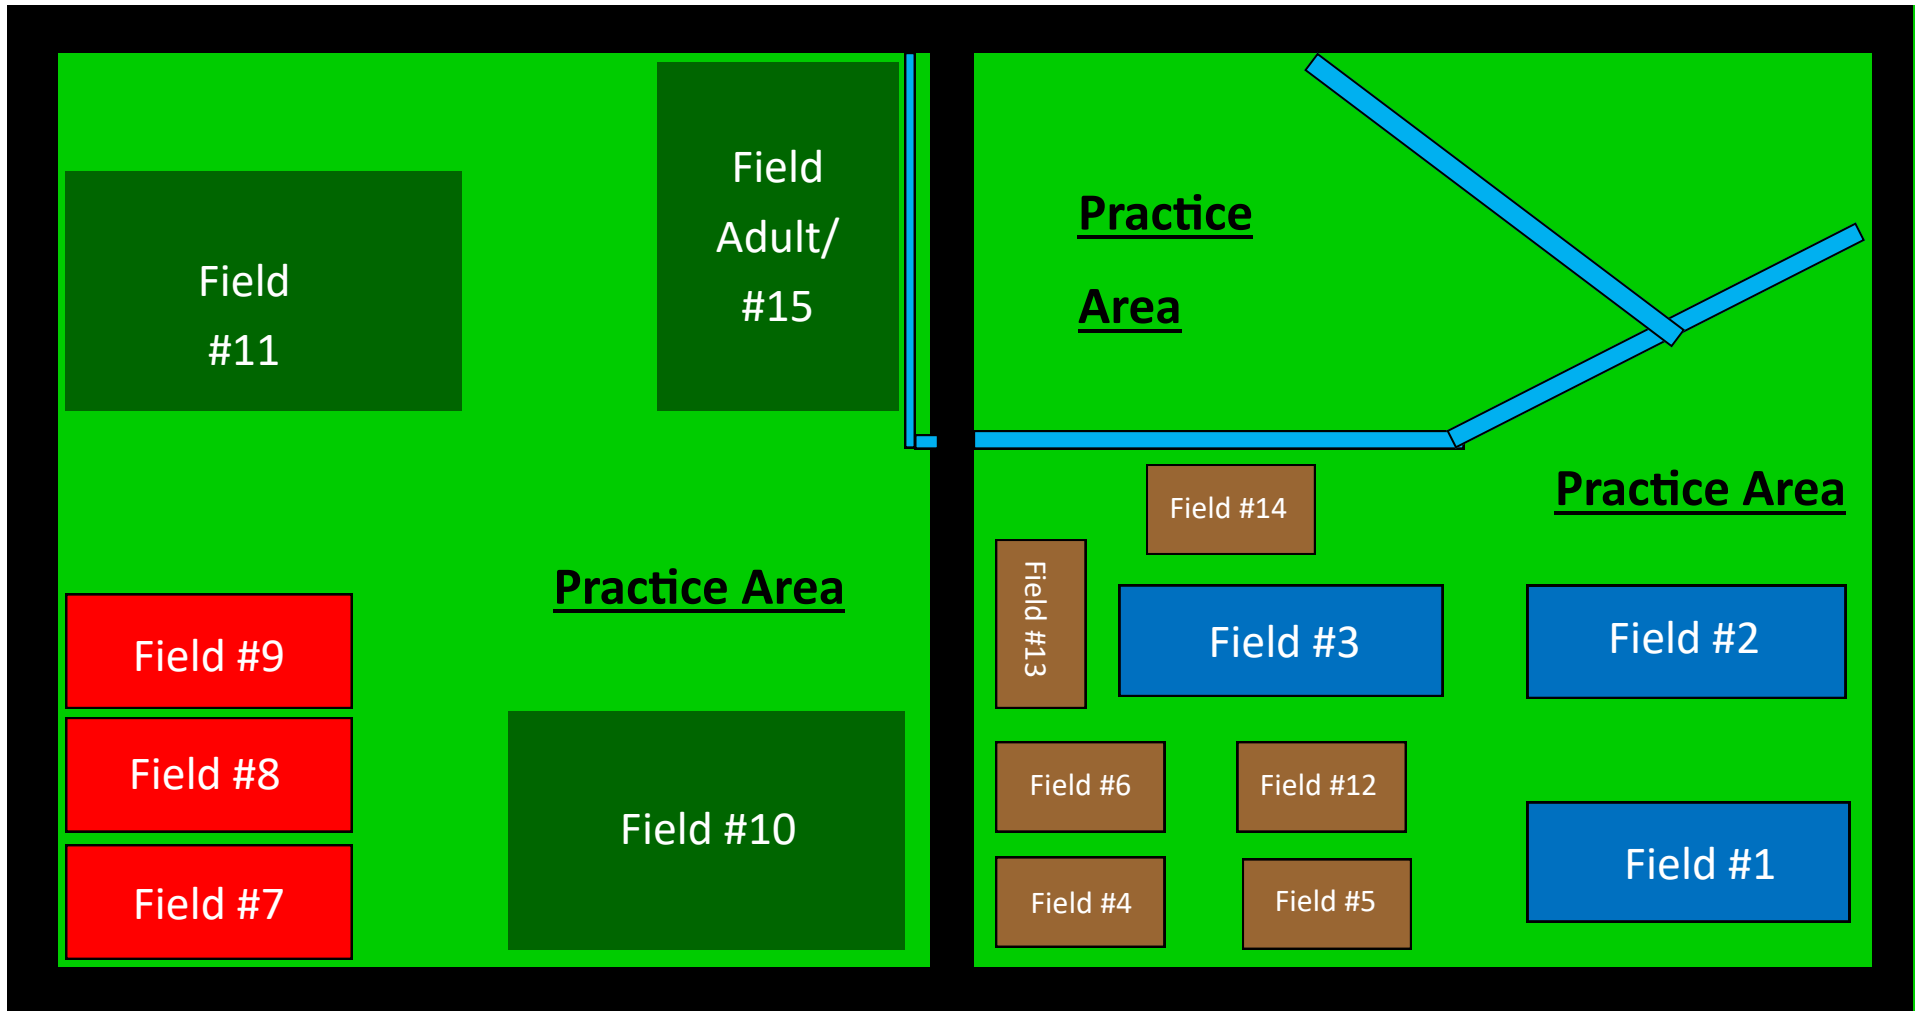

Enid Soccer Complex Field Locations

1520 W Poplar Ave
Enid, OK 73703

-  4v4 Fields: 4, 5, 6, 12, 13, 14
-  7v7 Fields: 7, 8, 9
-  9v9 Fields: 1, 2, 3
-  11v11 Fields: 10, 11, Adult/15

Gravel Parking

Concessions
Bathrooms

Parking
Ref Shack

Parking
ENTRANCE