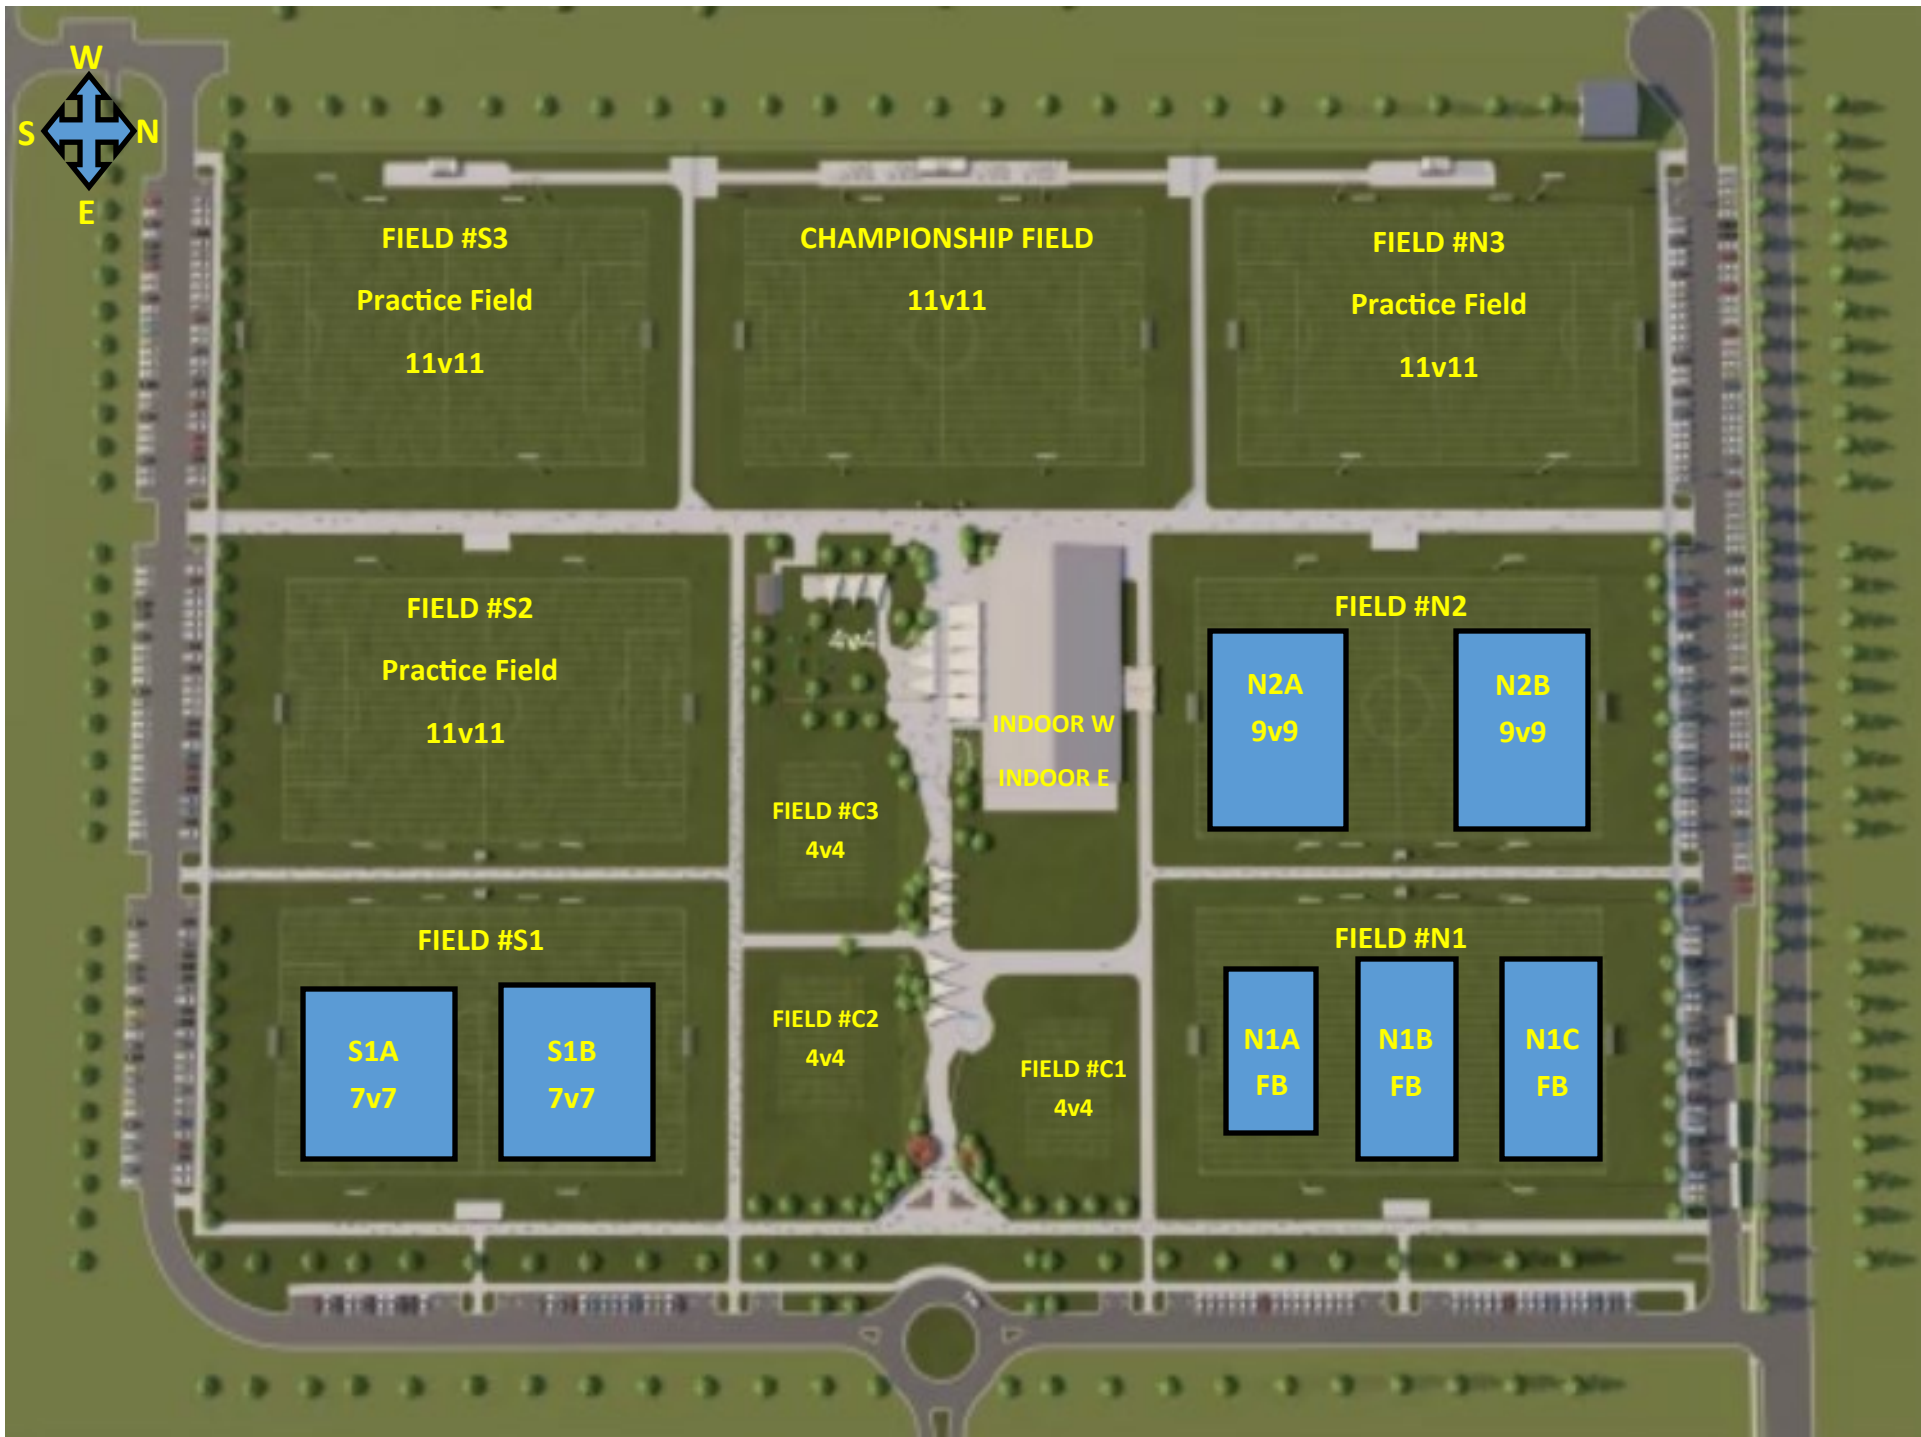

FALL '23 ADVANCE SOCCER COMPLEX FIELD MAP

1526 S. Garland, Enid, OK 73703